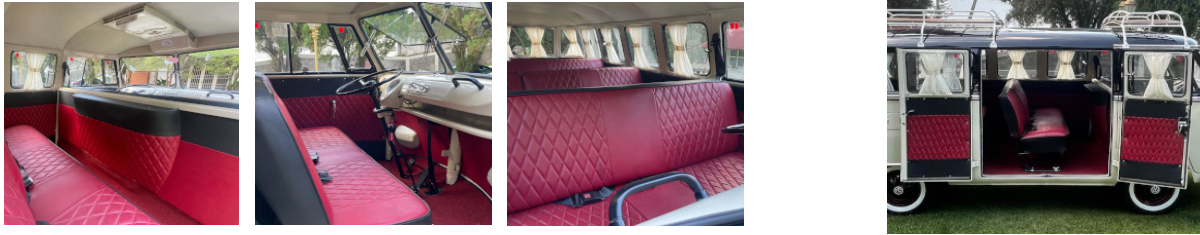

BTI classic cars

VW Bus Parts - Price List

29 Mar, 2026	Exchange rate Brazil	6.0337	6.9618	5.2376	0.3067	3.6062
	BRL	€	£	USD	ZAR	AUD

Upholstery, send our project

Choose the Colors, Fabric or Leather type, download file:
[Fabric, Leather and Wood, Types and Colors.pdf](#)

9 000.00	1 491.62	1 292.77	1 718.34	29 344.64	2 495.70

CURTAINS