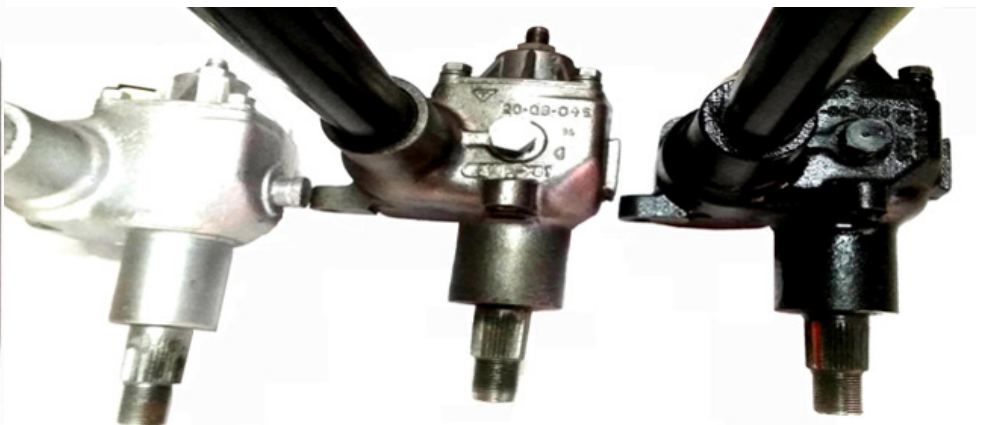

1963 - 1975
1963 - 1967

1976 - 1982
1968 - 1979

1983 - 1998