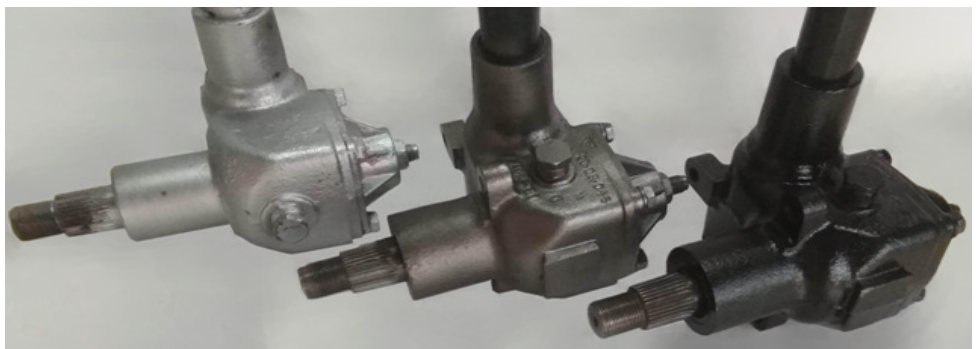

1963 - 1975
1963 - 1967

1976 - 1982
1968 - 1979

1983 - 1998