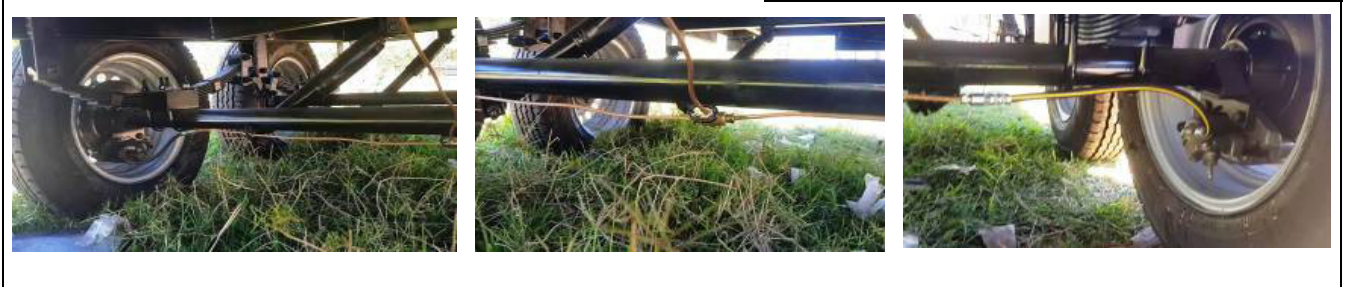

BTI classic cars

VW Bus Parts - Price List

29 Mar, 2026 Exchange rate Brazil BRL 6.0337 € 6.9618 £ 5.2376 USD 0.3067 ZAR 3.6062 AUD

Trailer Hitch	760.00	125.96	109.17	145.10	2 477.99	210.75

Trailer Hitch Brake system: inertial: when the car stops, the trailer stops; with the car stopped, use the manual system: raise the lever and brake the wheels. Active brake Brake Disabled inertial system, piston moves forward	1 200.00	198.88	172.37	229.11	3 912.62	332.76

Front support wheels	280.00	46.41	40.22	53.46	912.94	77.64

	Westfalia roof 2 x 86 cm Choose the colors of the "Nylon 70", download file: Fabric, Leather and Wood, Types and Colors.pdf	1 800.00	298.32	258.55	343.67	5 868.93	499.14

Westfalia Roof - services to install	600.00	99.44	86.18	114.56	1 956.31	166.38